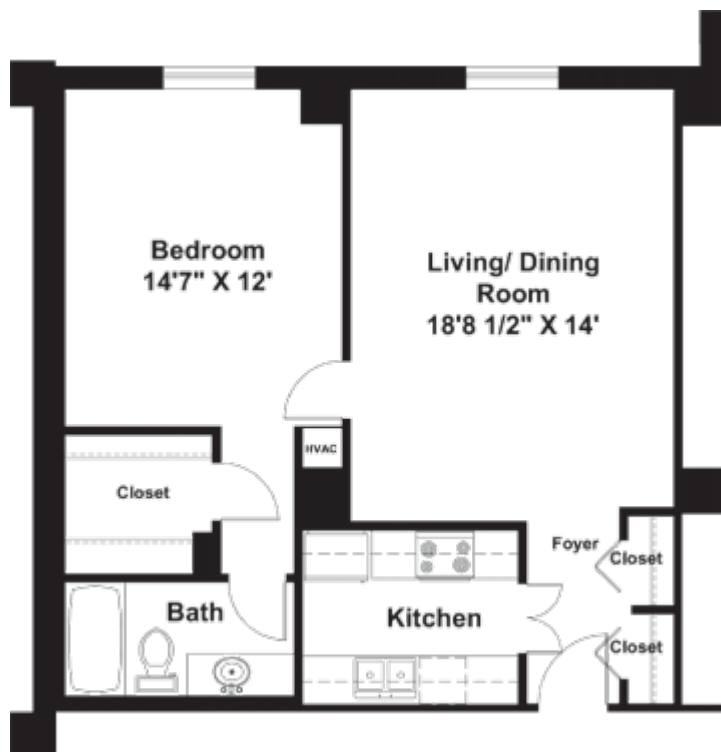

## The Ashford <sup>[1]</sup>

### Floor Plan Details:

- A classic plan with unmatched value
- Spectacular views of the Atlanta skyline and manicured front gardens, visible from floor-to-ceiling windows
- Spacious walk-in bedroom closet, plus additional closets throughout
- The Ashford plan also features a unique service - personal laundry service (see your Residency Counselor for details)
- [Click Here](#) <sup>[2]</sup> to view our fee structure