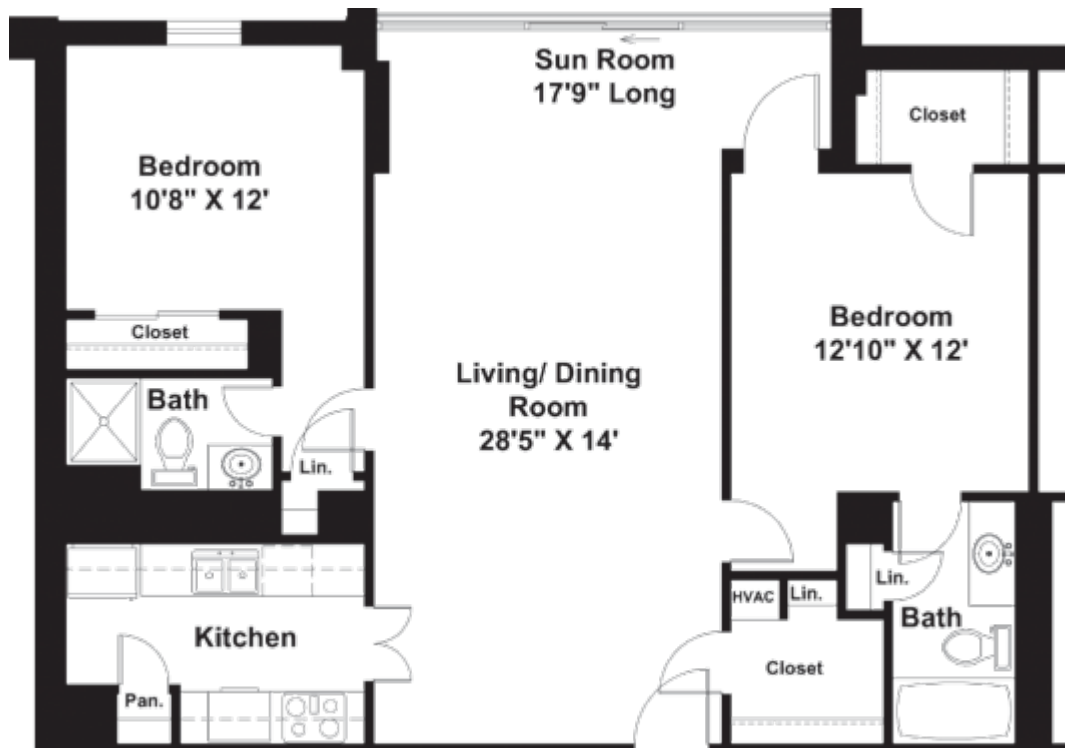

Lenbrook

Published on *Lenbrook* (<https://lenbrook-atlanta.org>)

[Home](#) > The Cantrell

The Cantrell ^[1]

Floor Plan Details:

- The Cantrell is a classic, two-bedroom, two-bath apartment home with all of the necessary conveniences for worry-free living.
- Washer and dryer available in residence
- Walk-in closet in master bedroom and additional closets throughout
- Floor to ceiling windows with two distinct views: expansive views of the beautiful Atlanta Skyline or the unique and lush green tree tops of Brookhaven and beyond
- Two "styles" of this plan are available: one style features a welcoming entry foyer and the other style features a generous walk-in storage area
- Enclosed sun porch with sliding glass door and screen for enjoying fresh air
- [Click Here](#) ^[2] to view our fee structure

Source URL: <https://lenbrook-atlanta.org/residences/floor-plans/cantrell>

Links

[1] <https://lenbrook-atlanta.org/residences/floor-plans/cantrell>

[2] <https://lenbrook-atlanta.org/residences/floor-plans/fees/two-bedroom>