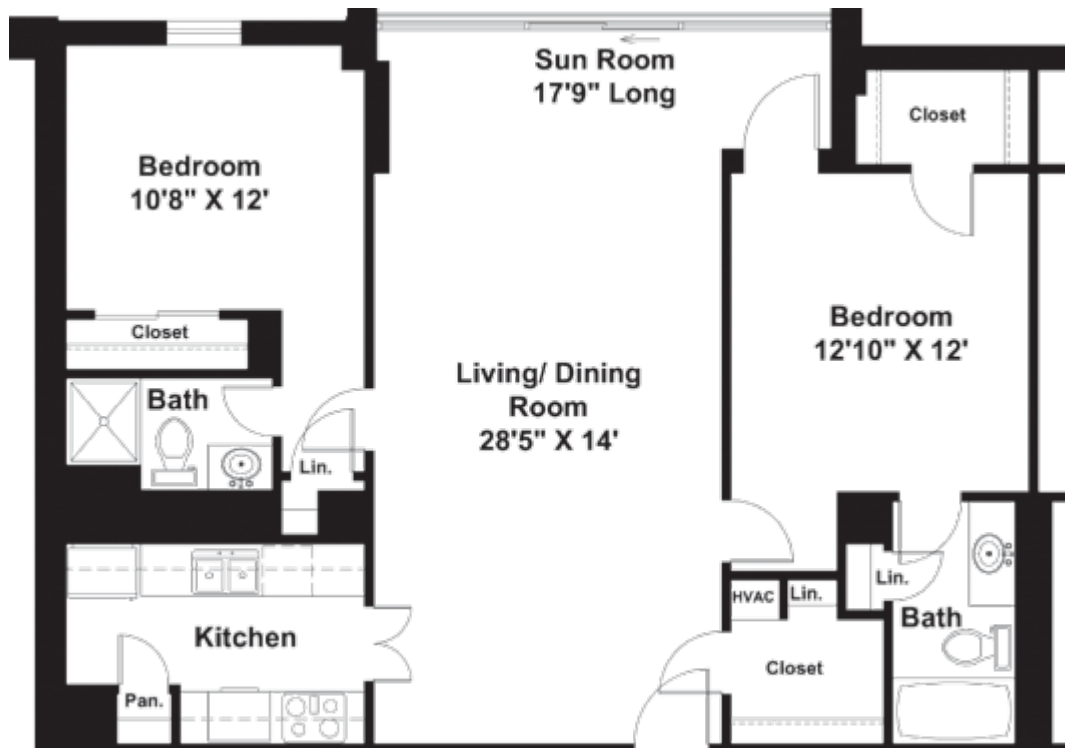

Lenbrook

Published on *Lenbrook* (<https://lenbrook-atlanta.org>)

[Home](#) > The Cantrell

The Cantrell ^[1]

Floor Plan Details:

- The Cantrell is a classic, two-bedroom, two-bath residence with all of the necessary conveniences for worry-free living.
- Washer and dryer available in residence
- Walk-in closet in master bedroom and additional closets throughout
- Floor to ceiling windows with two distinct views: expansive views of the beautiful Atlanta Skyline or the unique and lush green tree tops of Brookhaven and beyond
- Two "styles" of this plan are available: one style features a welcoming entry foyer and the other style features a generous walk-in storage area
- Enclosed sun porch with sliding glass door and screen for enjoying fresh air
- [Click Here](#) ^[2] to view our fee structure

Source URL: <https://lenbrook-atlanta.org/residences/floor-plans/cantrell>

Links

[1] <https://lenbrook-atlanta.org/residences/floor-plans/cantrell>

[2] <https://lenbrook-atlanta.org/residences/floor-plans/fees/two-bedroom>