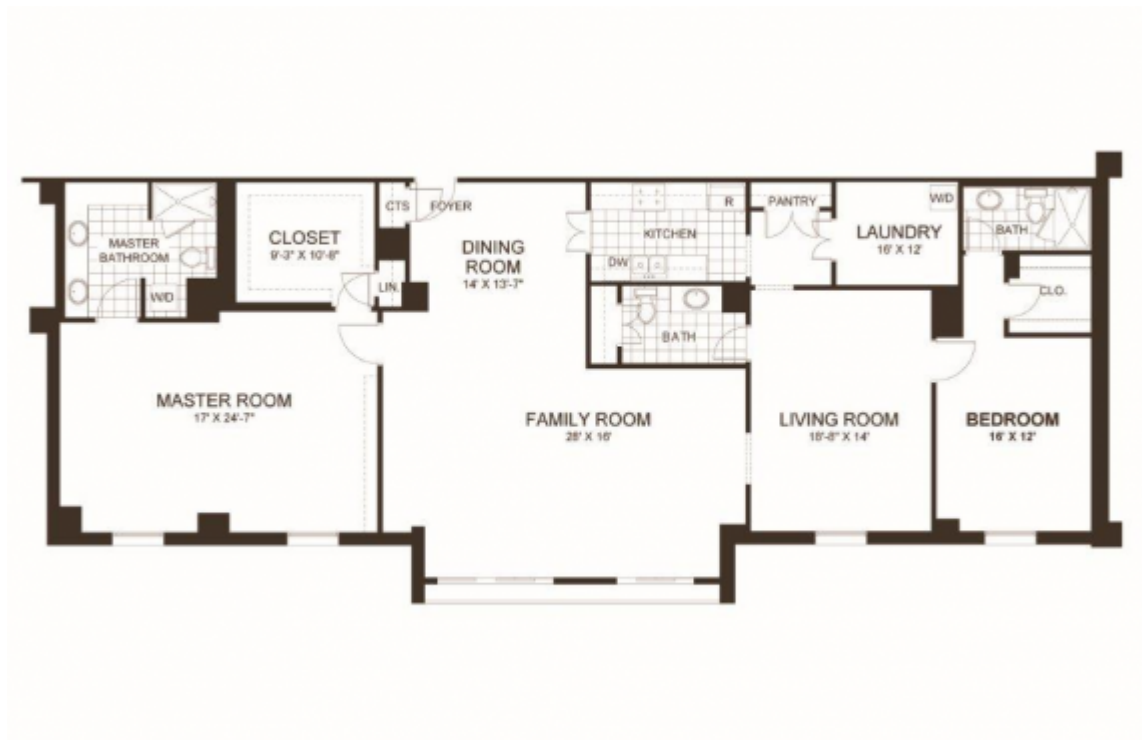

Lenbrook

Published on Lenbrook (<https://lenbrook-atlanta.org>)

[Home](#) > The Peachtree

The Peachtree [1]

Floor Plan Details:

- Superb two-bedroom, two and one half bath residence with separate utility room. Master bathroom features glamorous dressing area
- Generous closet storage
- Floor-to-ceiling windows to enjoy sweeping views of the Atlanta Skyline and Lenbrook's manicured entry gardens
- [Click Here](#) [2] to view our fee structure

Source URL: <https://lenbrook-atlanta.org/residences/floor-plans/peachtree>

Links

[1] <https://lenbrook-atlanta.org/residences/floor-plans/peachtree>

[2] <https://lenbrook-atlanta.org/residences/floor-plans/fees/two-bedroom-den>