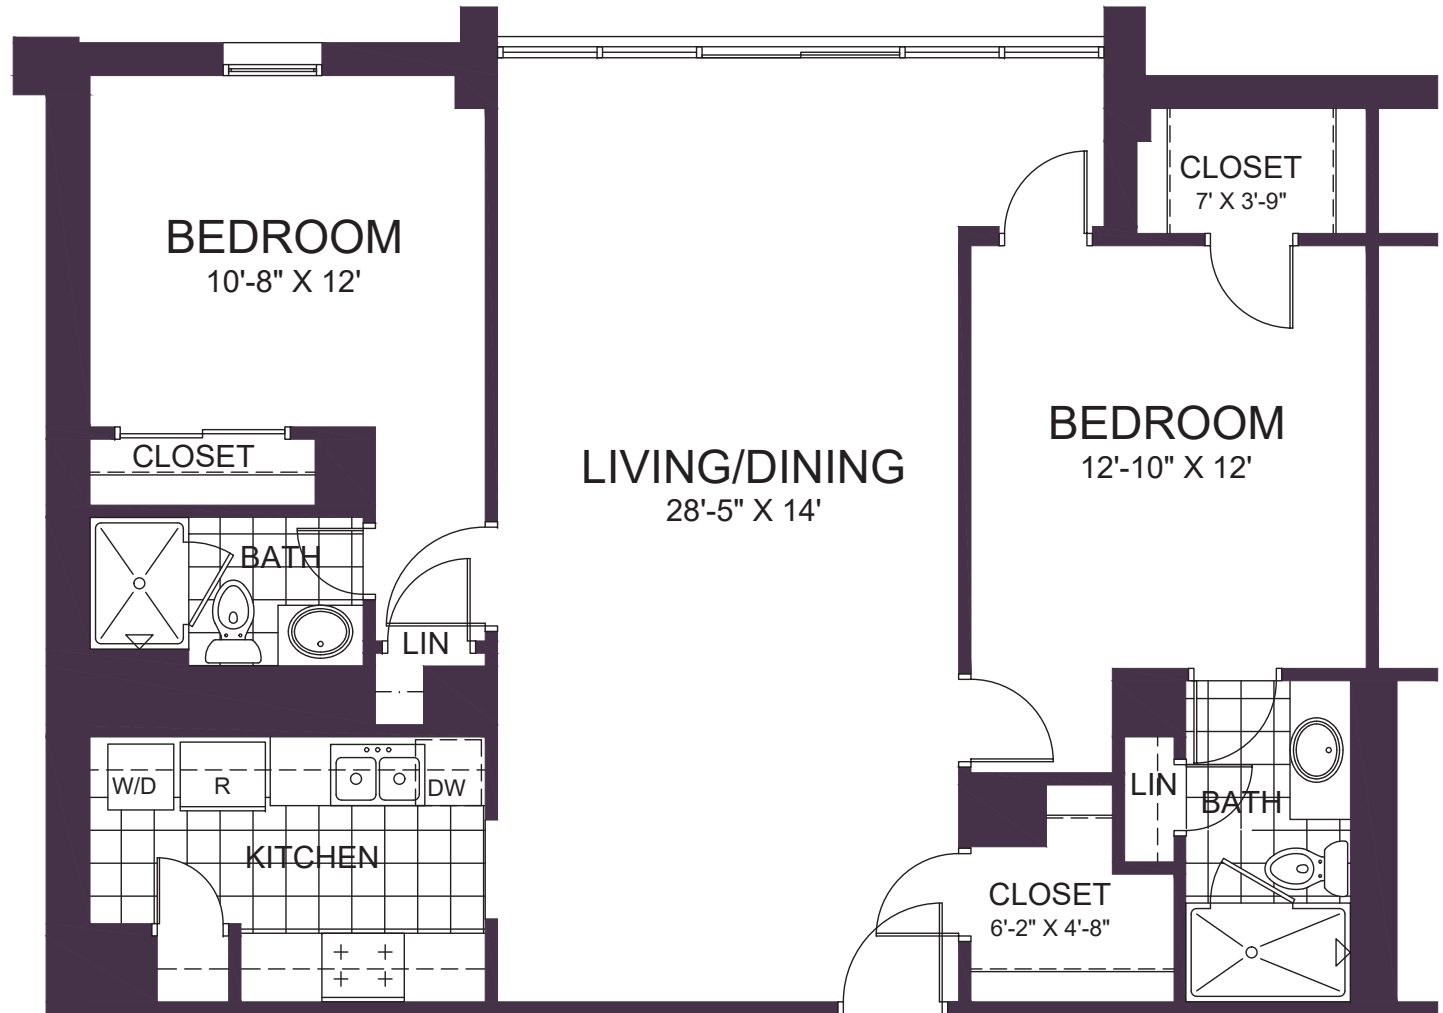

Lenbrook

Experience the Lenbrook
Difference.

Brookhaven Tower

404-264-3386
Lenbrook-Atlanta.org

The Cantrell

Two Bedroom Residence

2 Bedrooms

2 Baths

1,000 sq. ft.

This layout is representative of the floor plan style. There may be variations in the actual apartment layout.